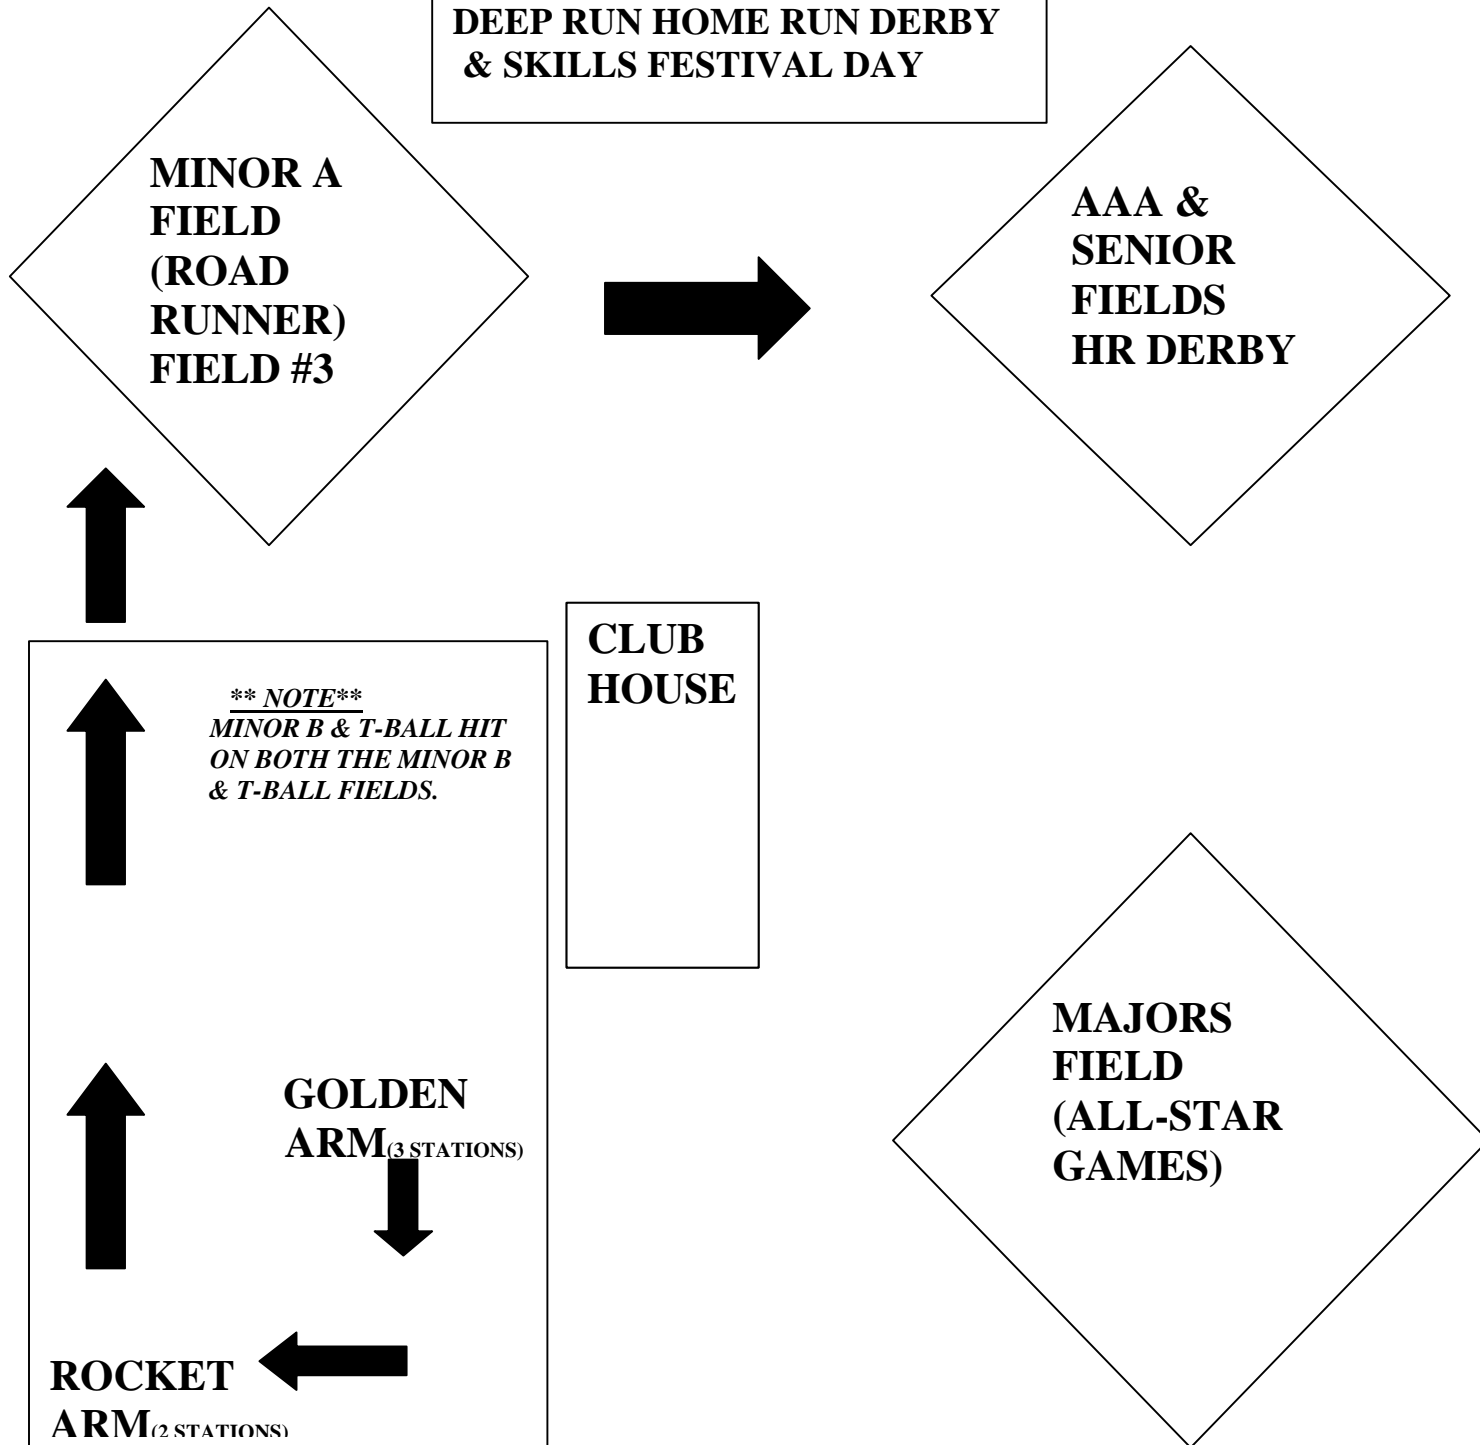

**DEEP RUN HOME RUN DERBY  
& SKILLS FESTIVAL DAY**

**MANAGERS:** YOUR TEAM WILL BE SENT OUT TO A SKILLS STATION FROM THE SIGN-IN TABLE NEAR THE PAVILLION. PLEASE PROCEED THROUGH THE SKILLS IN A CLOCKWISE DIRECTION AS ILLUSTRATED BY THE